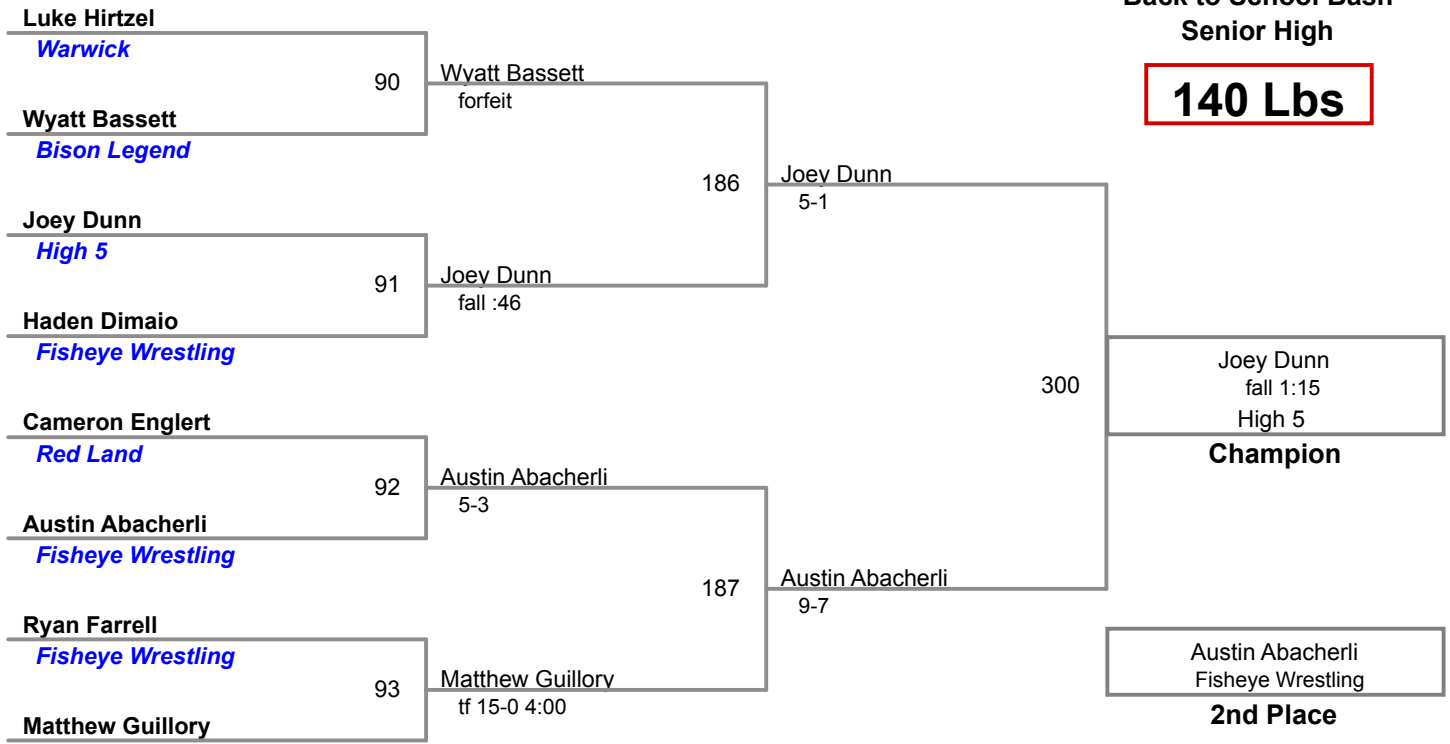

**Back to School Bash
Senior High**

130 Lbs

**Back to School Bash
Senior High**

135 Lbs

**Back to School Bash
Senior High**

140 Lbs

**Back to School Bash
Senior High**

145 Lbs