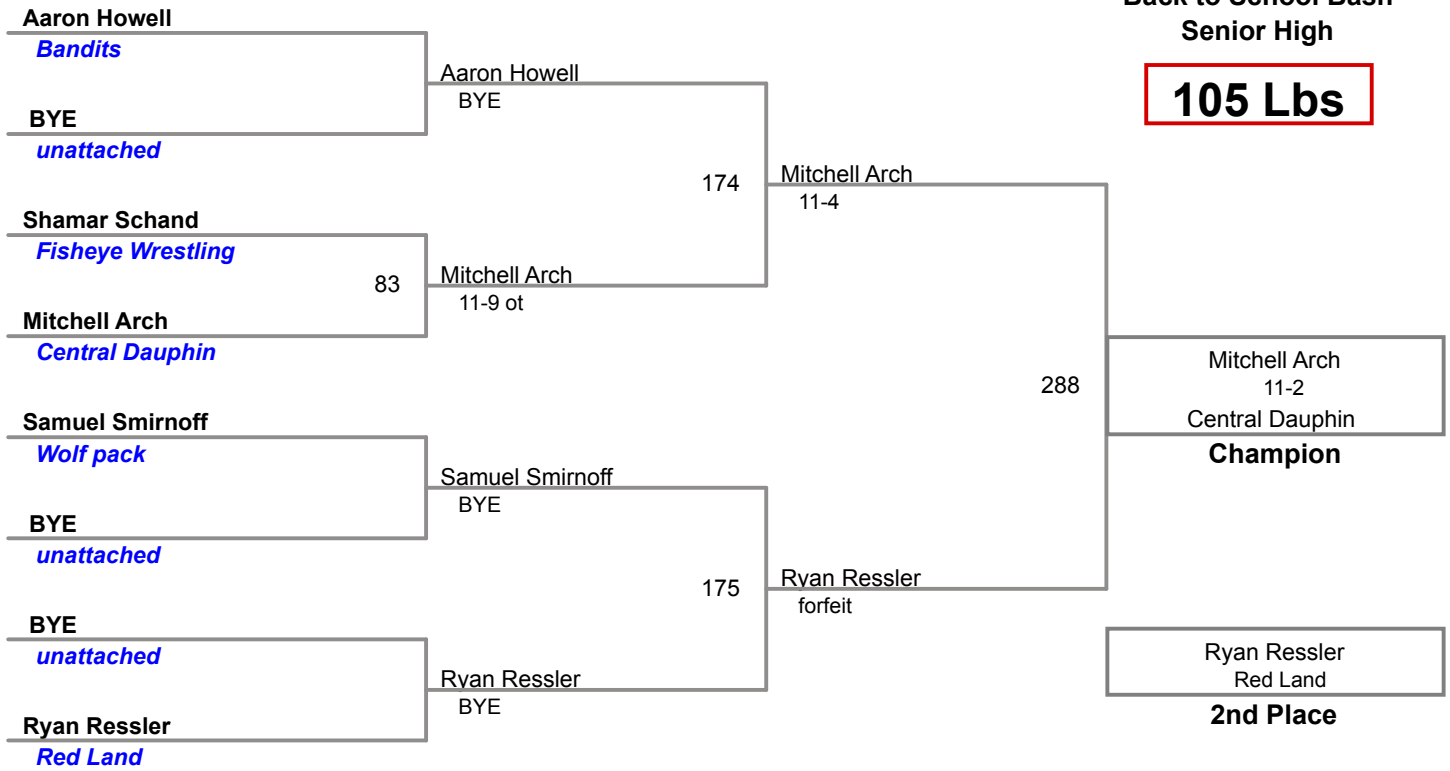

**Back to School Bash
Senior High**

105 Lbs

**Back to School Bash
Senior High**

115 Lbs

4-Man Round Robin

Back to School Bash Senior High

120 Lbs

round 1