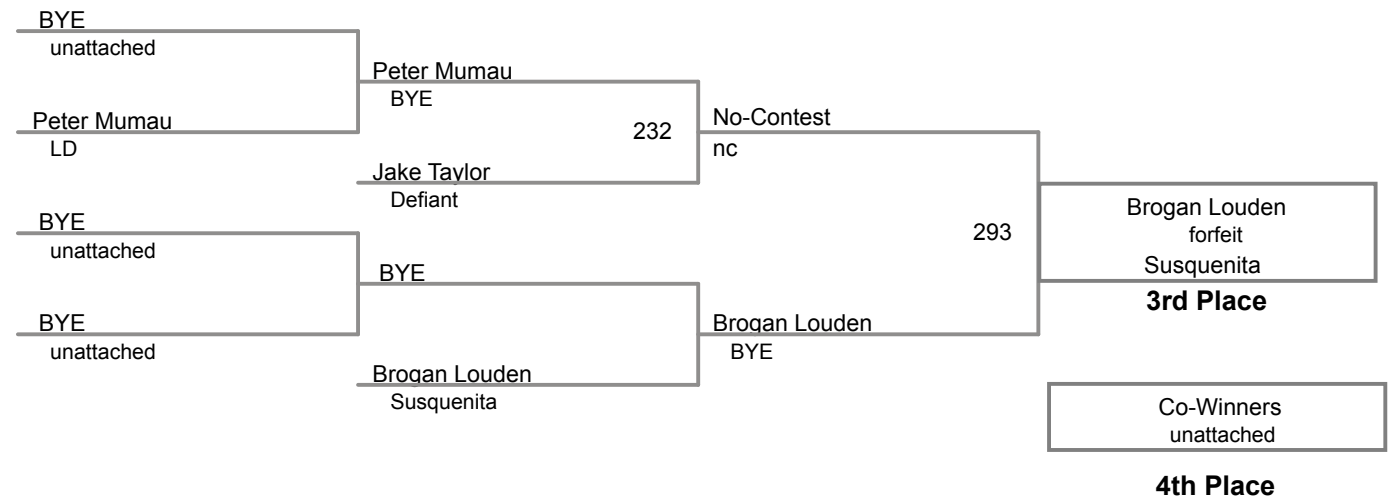

4-Man Round Robin

Back to School Bash Senior High

120 Lbs

round 1

Cameron Terry
Force 17 Russ Zimmerman
4-1
Russ Zimmerman
Cumberland Valley

Logan Burnette
Fisheye Wrestling 18 Mason Viehman
fall 1:25
Mason Viehman
Cumberland valley

round 4

_____
_____

_____
_____

_____
_____

round 2

_____
_____

_____
_____

_____
_____

round 5

Cameron Terry
Force 291 Logan Burnette
forfeit
Logan Burnette
Fisheye Wrestling

Mason Viehman
Cumberland valley 292 No-Contest
mat 0 nc
Russ Zimmerman
Cumberland Valley

_____
_____

round 3

Russ Zimmerman
Cumberland Valley 178 Russ Zimmerman
fall 1:06
Logan Burnette
Fisheye Wrestling

Cameron Terry
Force 179 Mason Viehman
fall 2:18
Mason Viehman
Cumberland valley

_____
_____

Table of Results

Using HEAD-to-HEAD to break ties
between 1st and 2nd if necessary

Wrestler	Team	W▼	L	BP	F	TF	Pen
Zimmerman, Russ	Cumberland Valley	3	0	2	1		0
Viehman, Mason	Cumberland valley	2	1	4	2		0
Burnette, Logan	Fisheye Wrestling	1	2	2			0
Terry, Cameron	Force	0	3				0

1	Russ Zimmerman <i>unattached</i>	4	Cameron Terry <i>unattached</i>
2	Mason Viehman <i>unattached</i>	5	
3	Logan Burnette <i>unattached</i>	6	

Manual Placement

☐

**Back to School Bash
Senior High**

125 Lbs