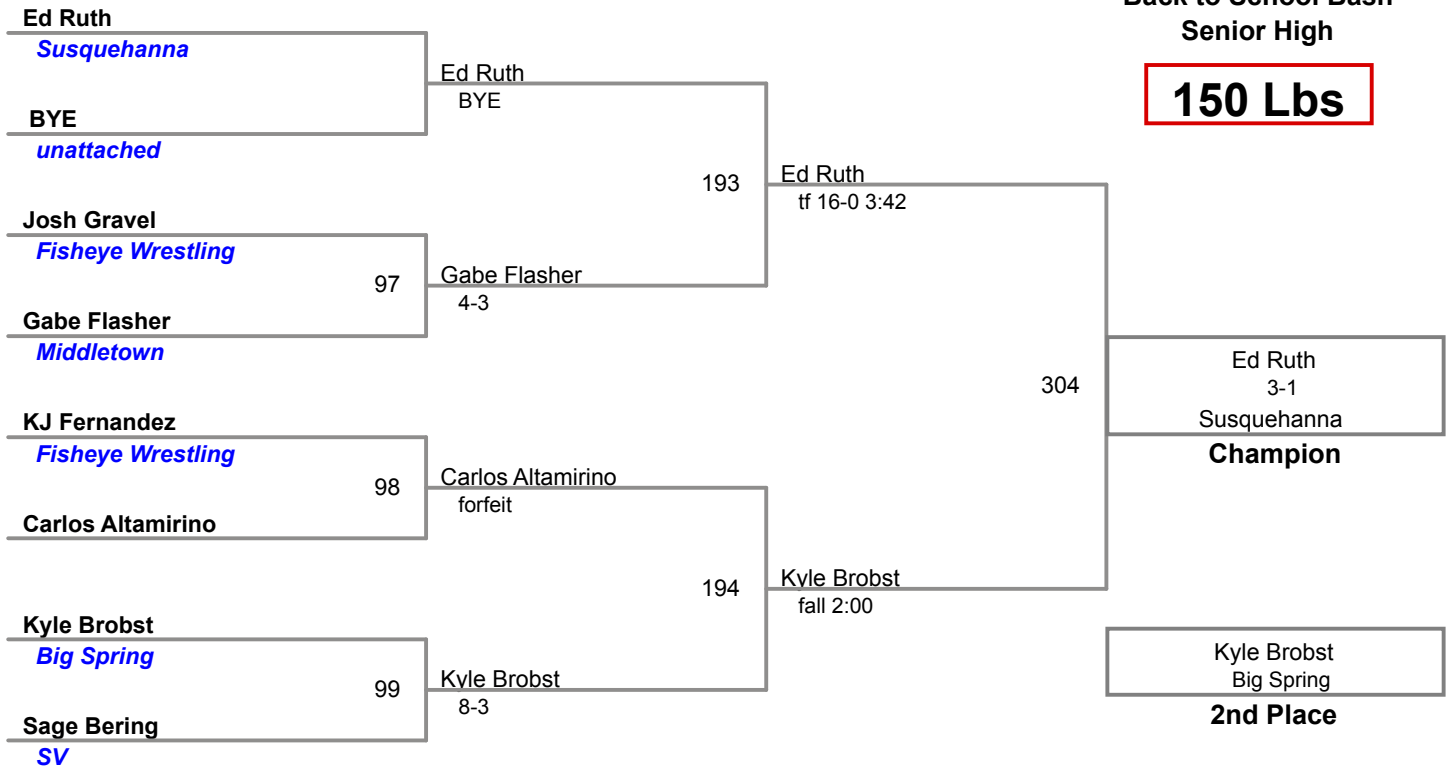

**Back to School Bash
Senior High**

150 Lbs