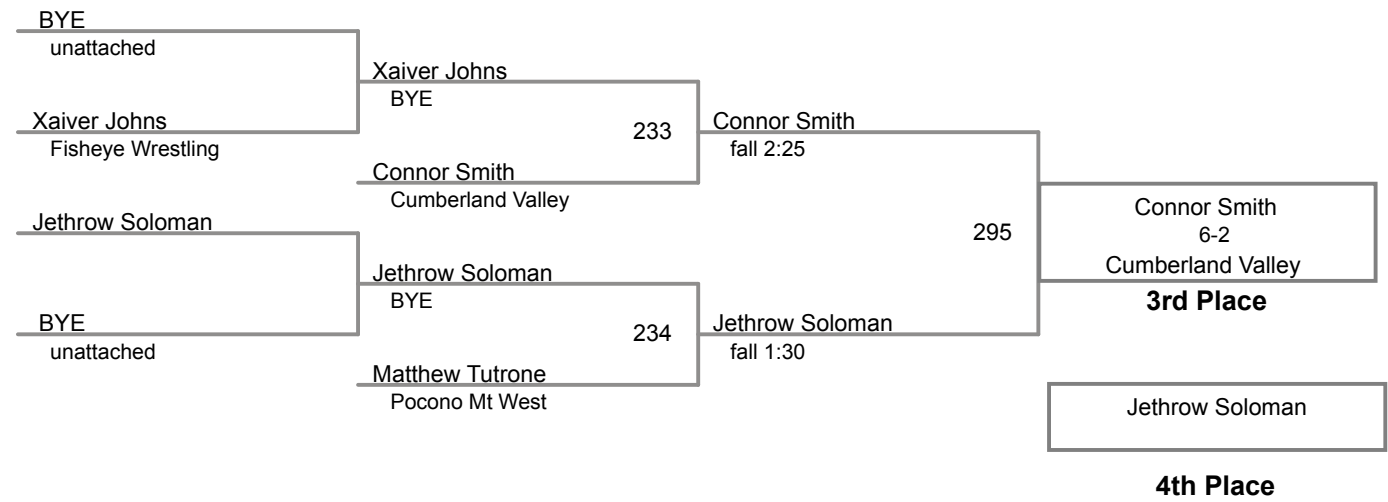

**Back to School Bash
Senior High**

130 Lbs