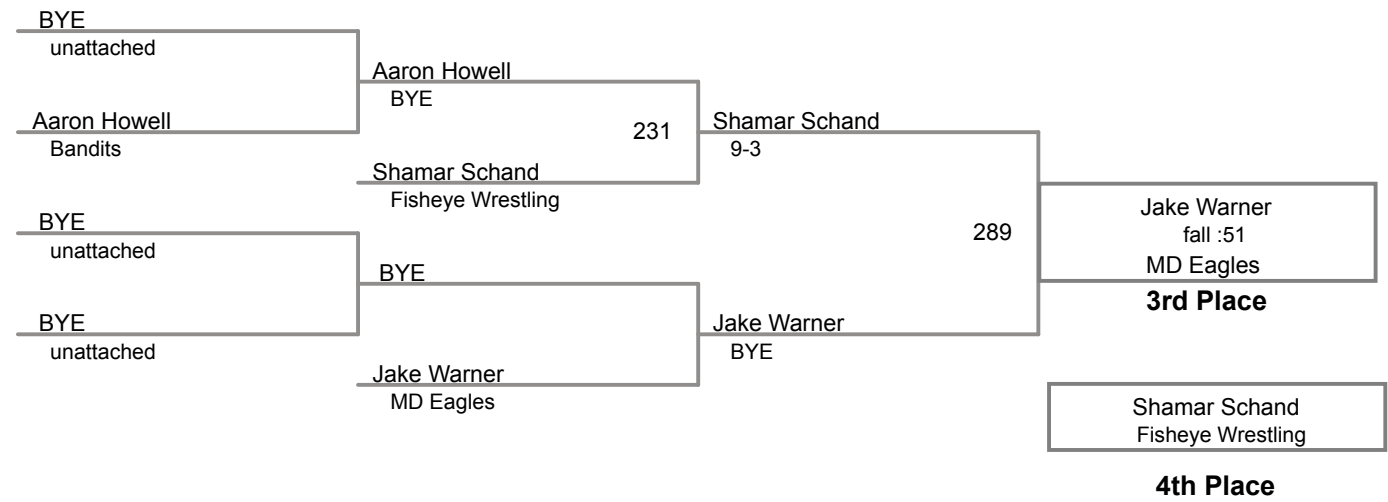

**Back to School Bash
Senior High**

105 Lbs

**Back to School Bash
Senior High**

115 Lbs

4-Man Round Robin

Back to School Bash Senior High

120 Lbs

round 1

Cameron Terry
Force 17 Russ Zimmerman
4-1
Russ Zimmerman
Cumberland Valley

Logan Burnette
Fisheye Wrestling 18 Mason Viehman
fall 1:25
Mason Viehman
Cumberland valley

round 4

round 2

round 5

Cameron Terry
Force 291 Logan Burnette
forfeit
Logan Burnette
Fisheye Wrestling