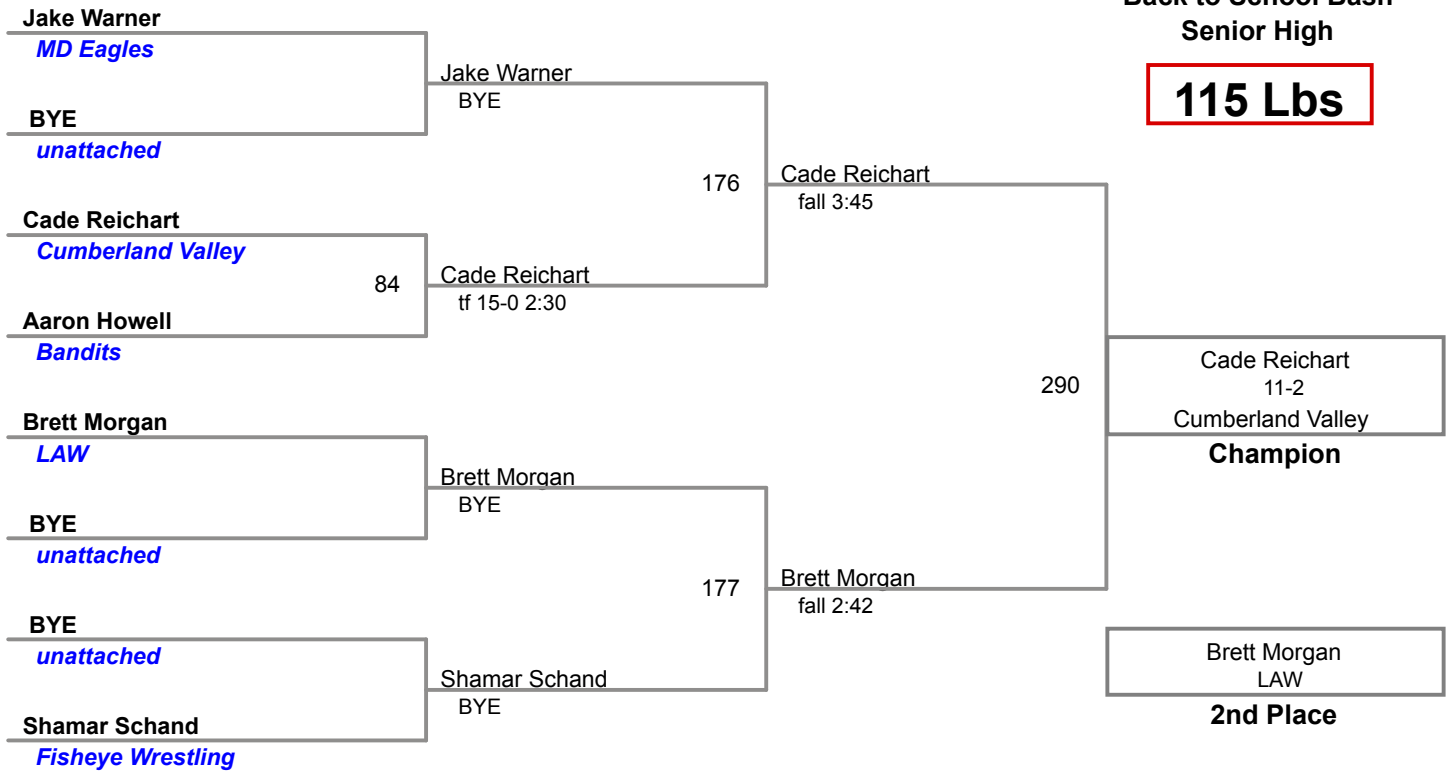

**Back to School Bash
Senior High**

105 Lbs

**Back to School Bash
Senior High**

115 Lbs

4-Man Round Robin

Back to School Bash Senior High

120 Lbs

round 1