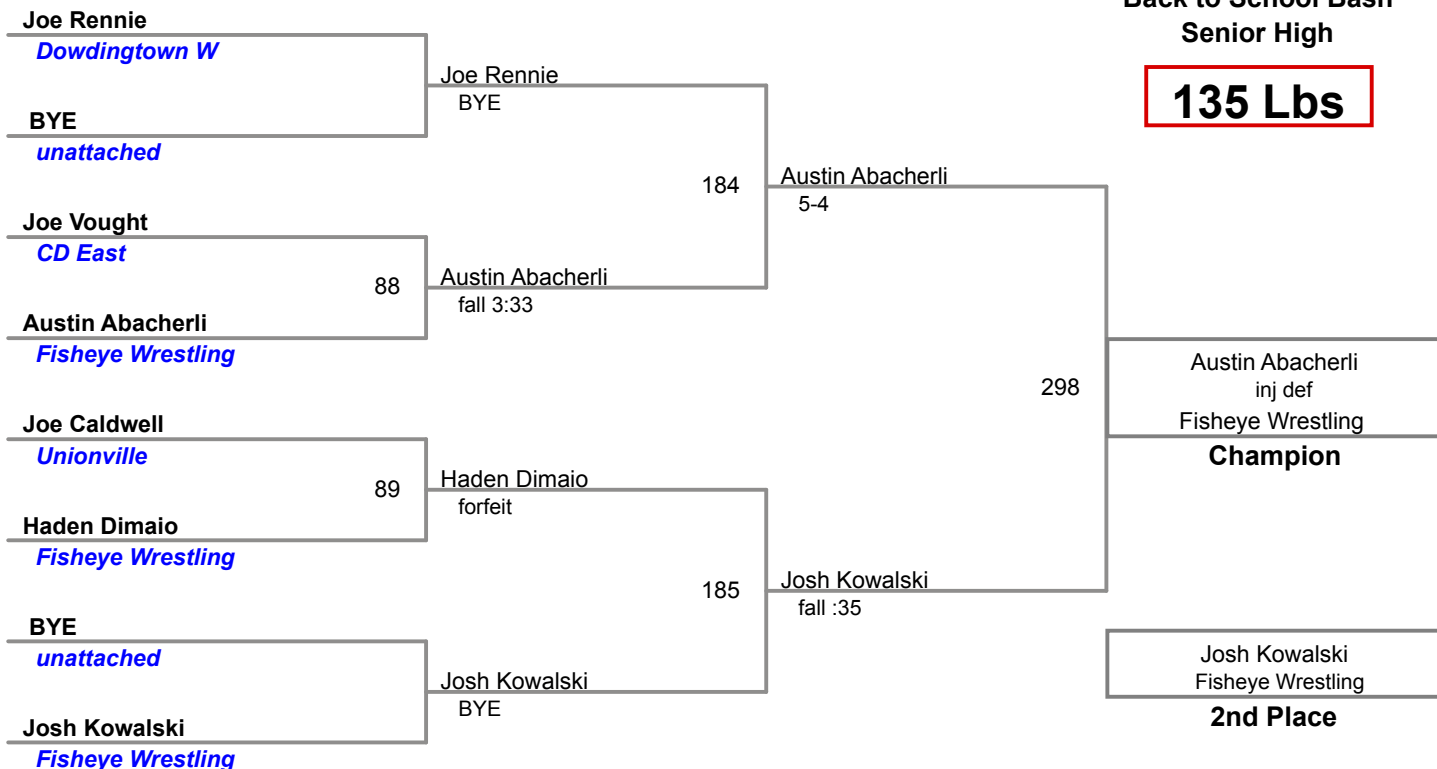

**Back to School Bash
Senior High**

135 Lbs