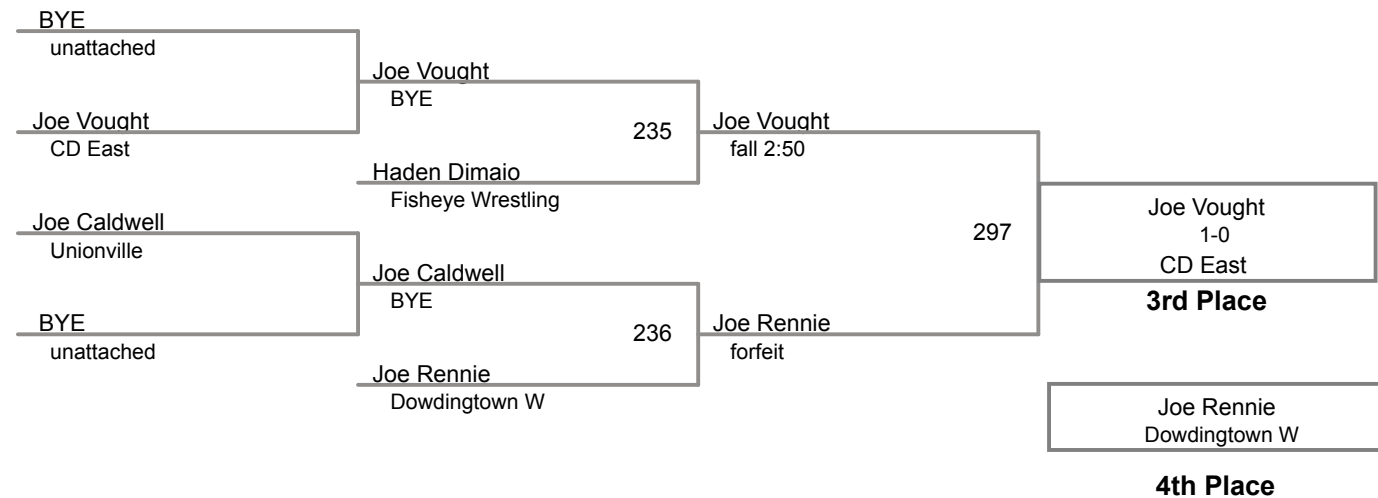

**Back to School Bash
Senior High**

135 Lbs