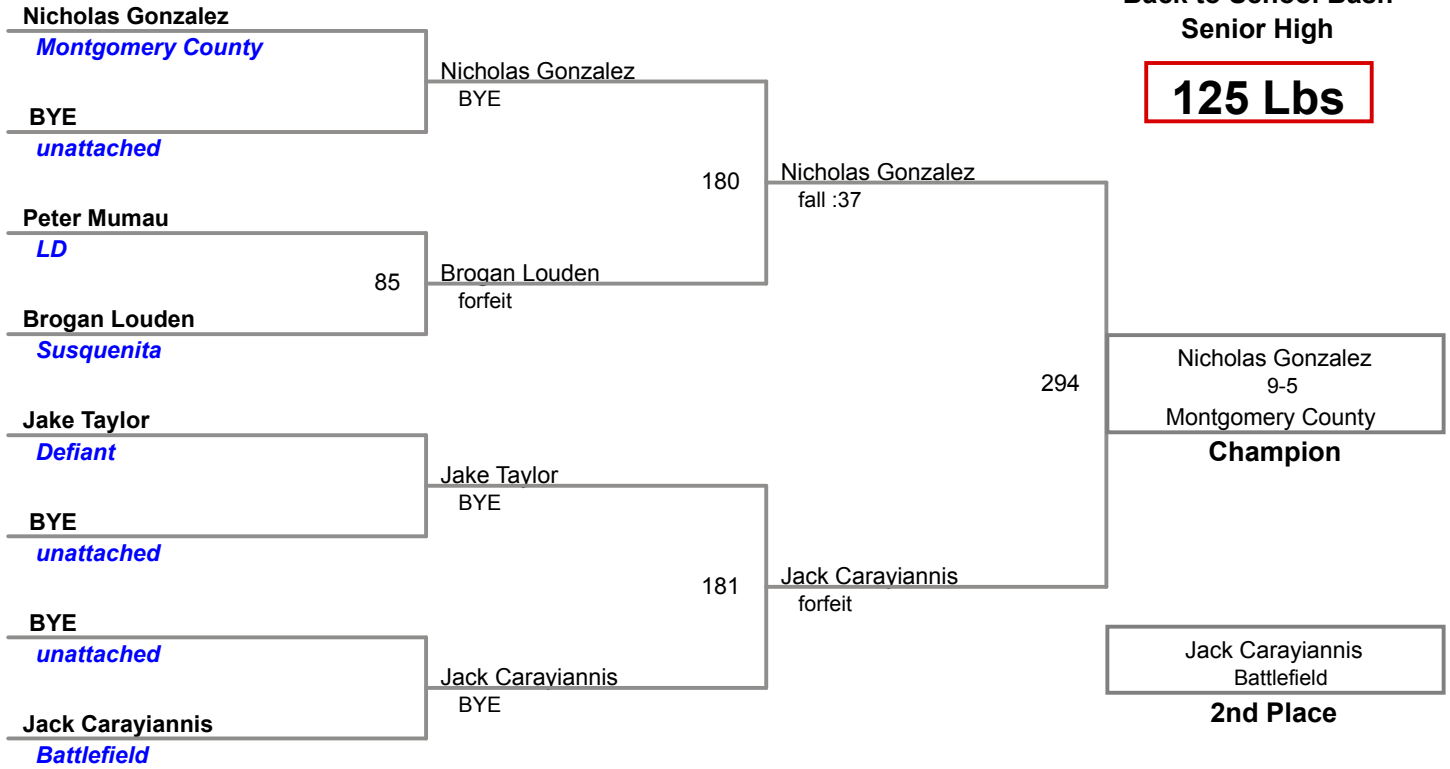

4-Man Round Robin

Back to School Bash Senior High

120 Lbs

round 1

Cameron Terry
Force 17 Russ Zimmerman
4-1
Russ Zimmerman
Cumberland Valley

Logan Burnette
Fisheye Wrestling 18 Mason Viehman
fall 1:25
Mason Viehman
Cumberland valley

round 4

_____
_____

_____
_____

_____
_____

round 2

_____
_____

_____
_____

_____
_____

round 5

Cameron Terry
Force 291 Logan Burnette
forfeit
Logan Burnette
Fisheye Wrestling

Mason Viehman
Cumberland valley 292 No-Contest
mat 0 nc
Russ Zimmerman
Cumberland Valley

_____
_____

round 3

Russ Zimmerman
Cumberland Valley 178 Russ Zimmerman
fall 1:06
Logan Burnette
Fisheye Wrestling

Cameron Terry
Force 179 Mason Viehman
fall 2:18
Mason Viehman
Cumberland valley

_____
_____

Table of Results

Using HEAD-to-HEAD to break ties
between 1st and 2nd if necessary

Wrestler	Team	W▼	L	BP	F	TF	Pen
Zimmerman, Russ	Cumberland Valley	3	0	2	1		0
Viehman, Mason	Cumberland valley	2	1	4	2		0
Burnette, Logan	Fisheye Wrestling	1	2	2			0
Terry, Cameron	Force	0	3				0

1	Russ Zimmerman <i>unattached</i>	4	Cameron Terry <i>unattached</i>
2	Mason Viehman <i>unattached</i>	5	
3	Logan Burnette <i>unattached</i>	6	

Manual Placement

☐

**Back to School Bash
Senior High**

125 Lbs