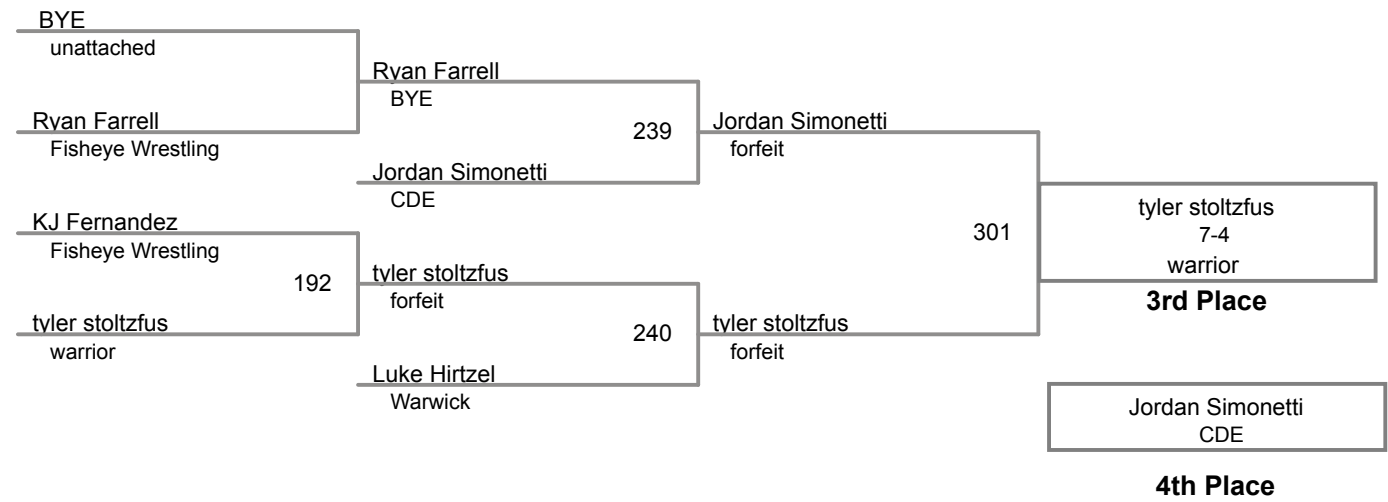

**Back to School Bash
Senior High**

130 Lbs

**Back to School Bash
Senior High**

135 Lbs

**Back to School Bash
Senior High**

140 Lbs

**Back to School Bash
Senior High**

145 Lbs