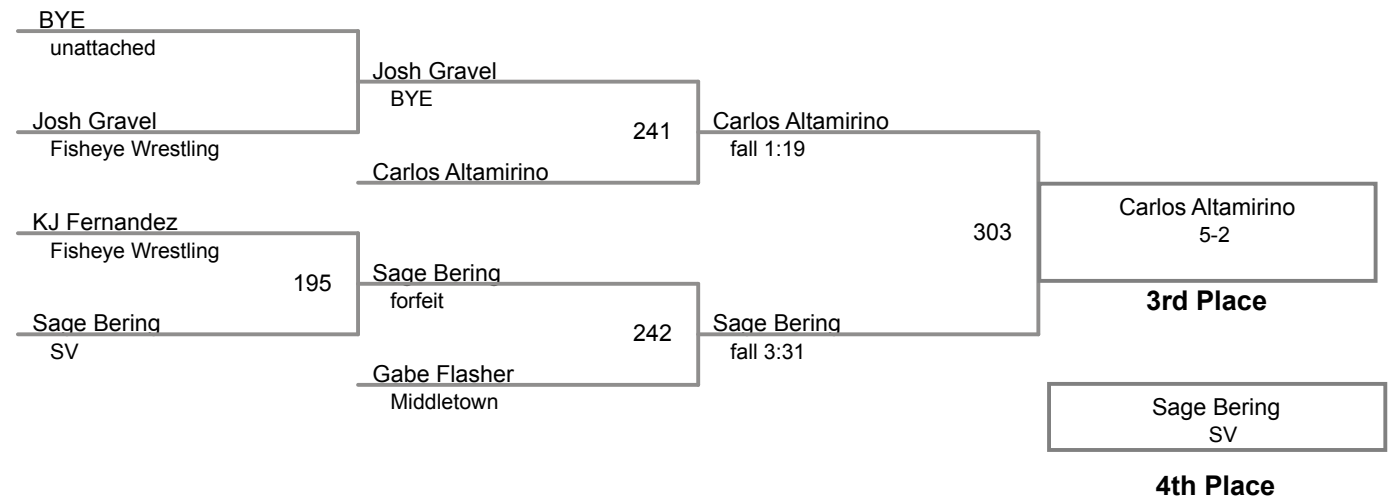

**Back to School Bash
Senior High**

150 Lbs