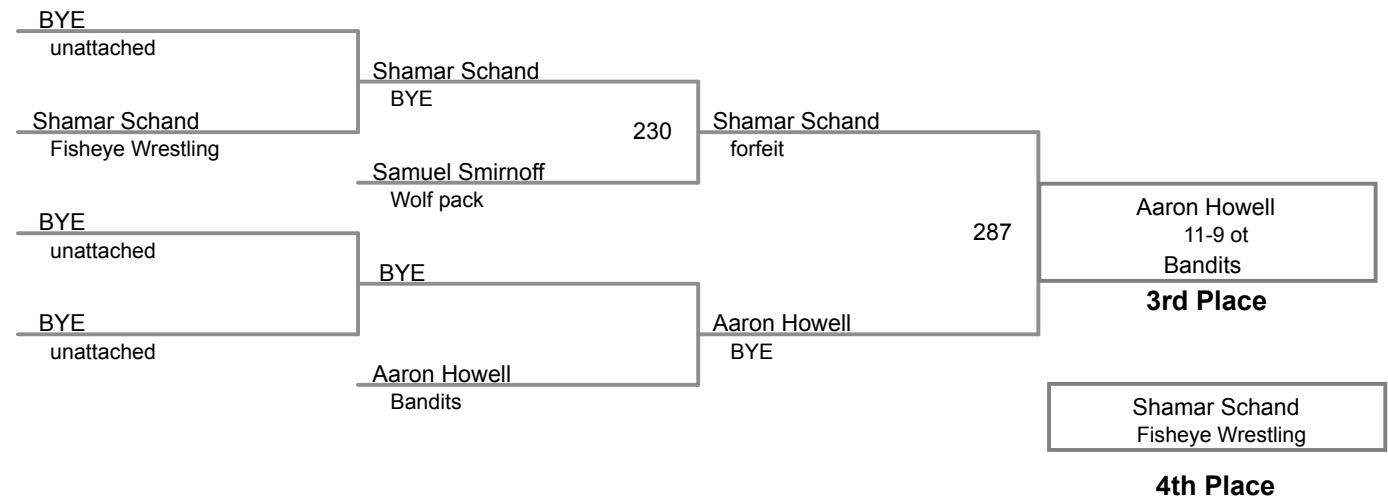

**Back to School Bash
Senior High**

105 Lbs

**Back to School Bash
Senior High**

115 Lbs

4-Man Round Robin

Back to School Bash Senior High

120 Lbs

round 1