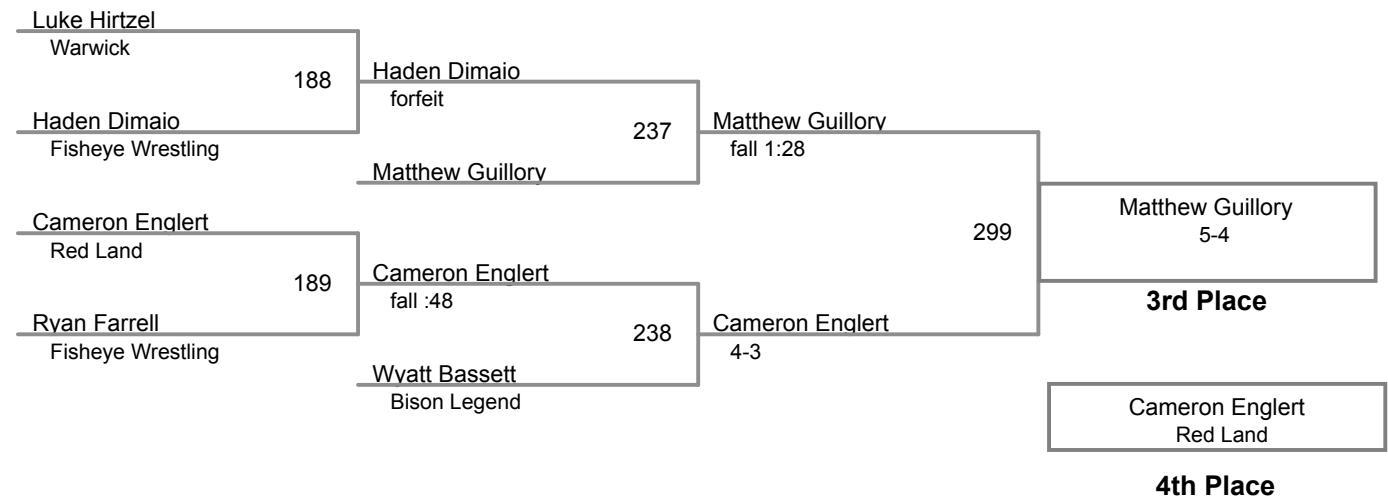

**Back to School Bash
Senior High**

130 Lbs

**Back to School Bash
Senior High**

135 Lbs

**Back to School Bash
Senior High**

140 Lbs

**Back to School Bash
Senior High**

145 Lbs