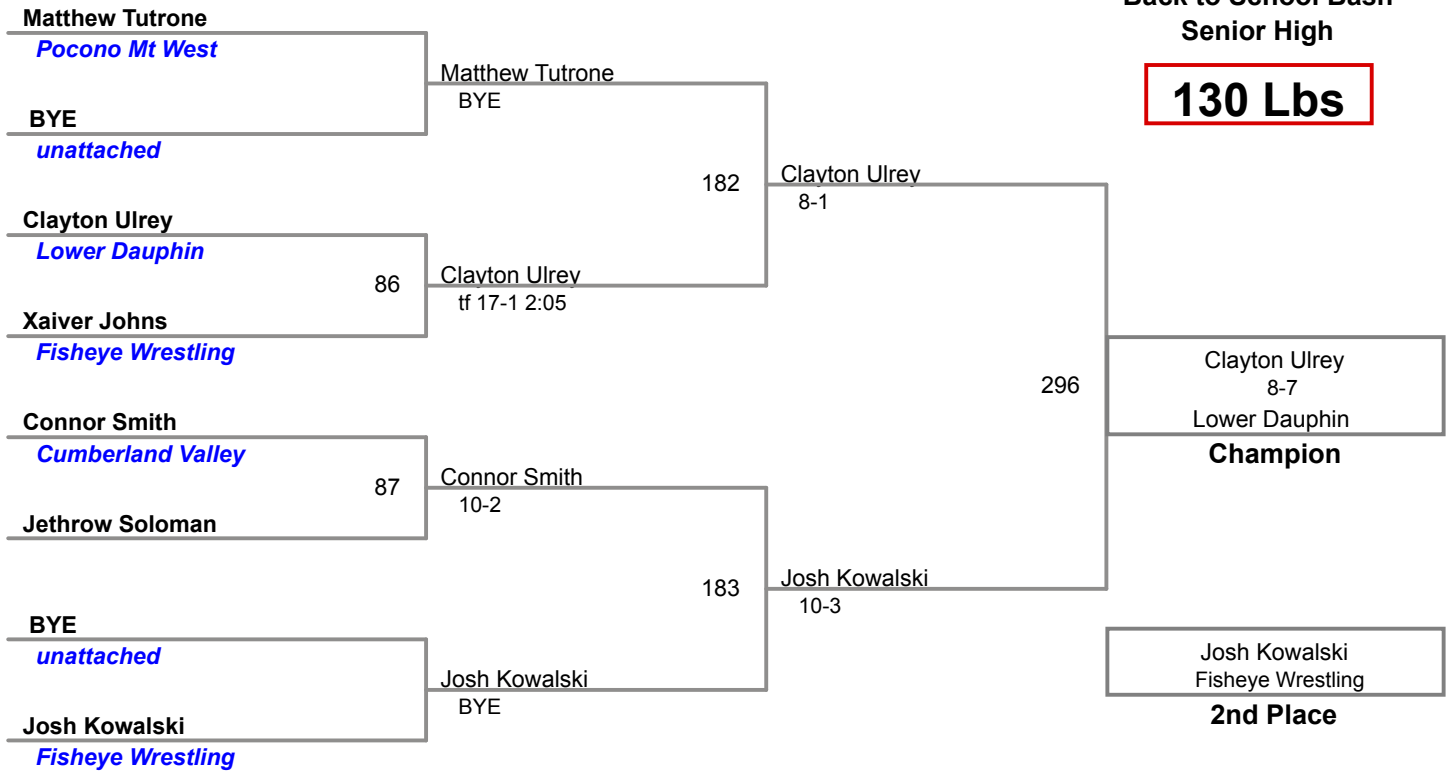

**Back to School Bash
Senior High**

130 Lbs