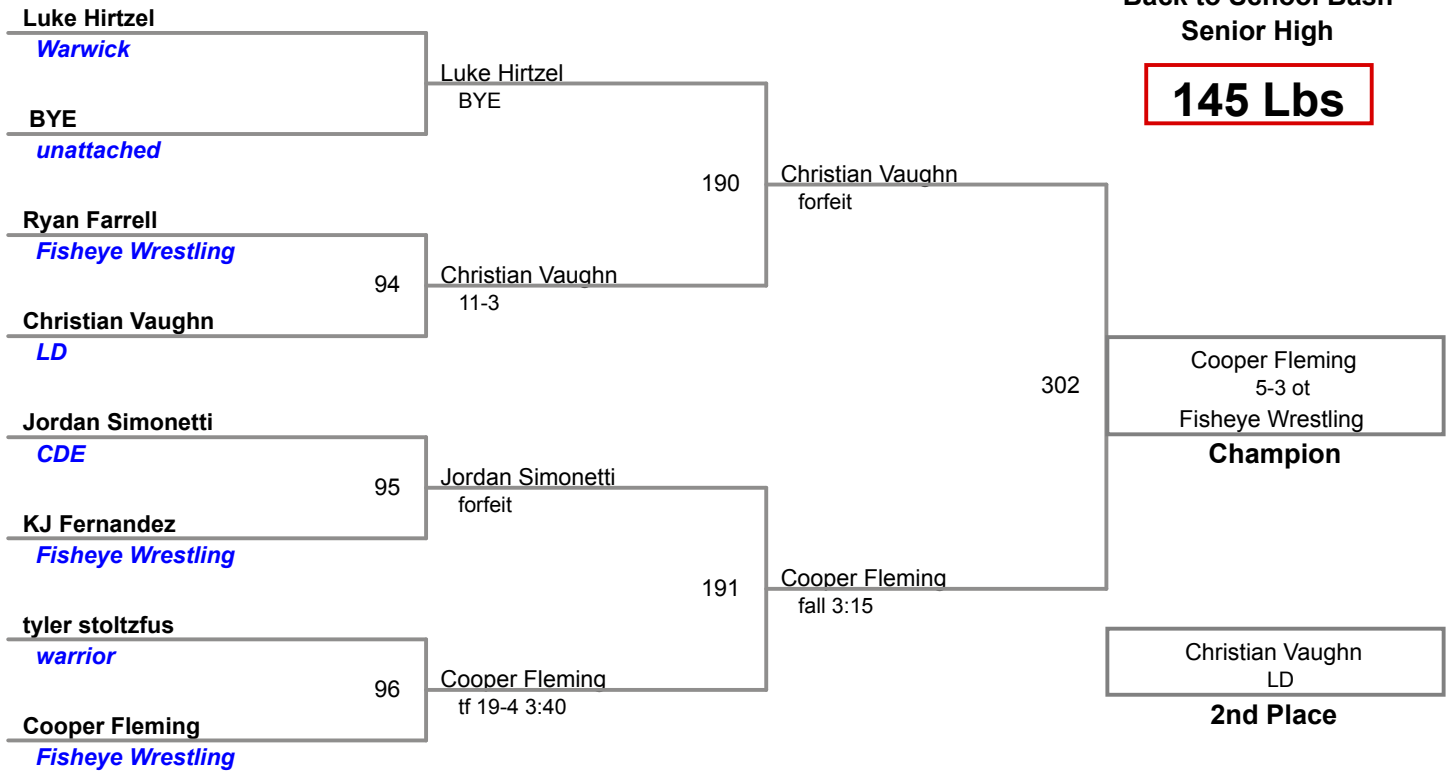

**Back to School Bash
Senior High**

130 Lbs

**Back to School Bash
Senior High**

135 Lbs

**Back to School Bash
Senior High**

140 Lbs

**Back to School Bash
Senior High**

145 Lbs